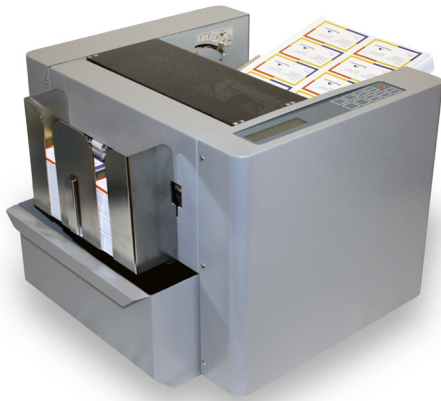

DocuCutter CC-228

Card Cutter

The CC-228 Card Cutter is ideal for processing color letter/legal size documents printed from digital copiers/printers, such as business cards, postcards, greeting cards, and photos. With its small footprint and interchangeable slit/score/perforation cassettes, users will find the CC-228 extremely useful and simple to operate.

The CC-228 automatically cuts and slits documents and stacks them in sequential order at speeds of up to 130 (business cards) per minute. It is the ideal finishing solution for cutting multiple full-bleed cards printed on the same sheet and eliminating cutting/slitting sheets by hand, adding efficiency to your operation.

- Ideal for full-bleed business card applications
- Also great for postcard, greeting card, and photo applications as options
- Accepts a wide range of paper stocks up to 110 lb. cover/300 gsm
- Paper weight adjustment for heavier stock
- Accepts letter or legal sized documents
- Up to 130 business cards per minute
- High-capacity feeder with 3 feeding rollers for consistent feeding

- Easy, user-friendly operator control panel, with LCD display

- 6 pre-programmed jobs and 6 programmable jobs
- Cut mark sensor for top and bottom cutting accuracy
- ±2 mm side-to-side fine adjustment